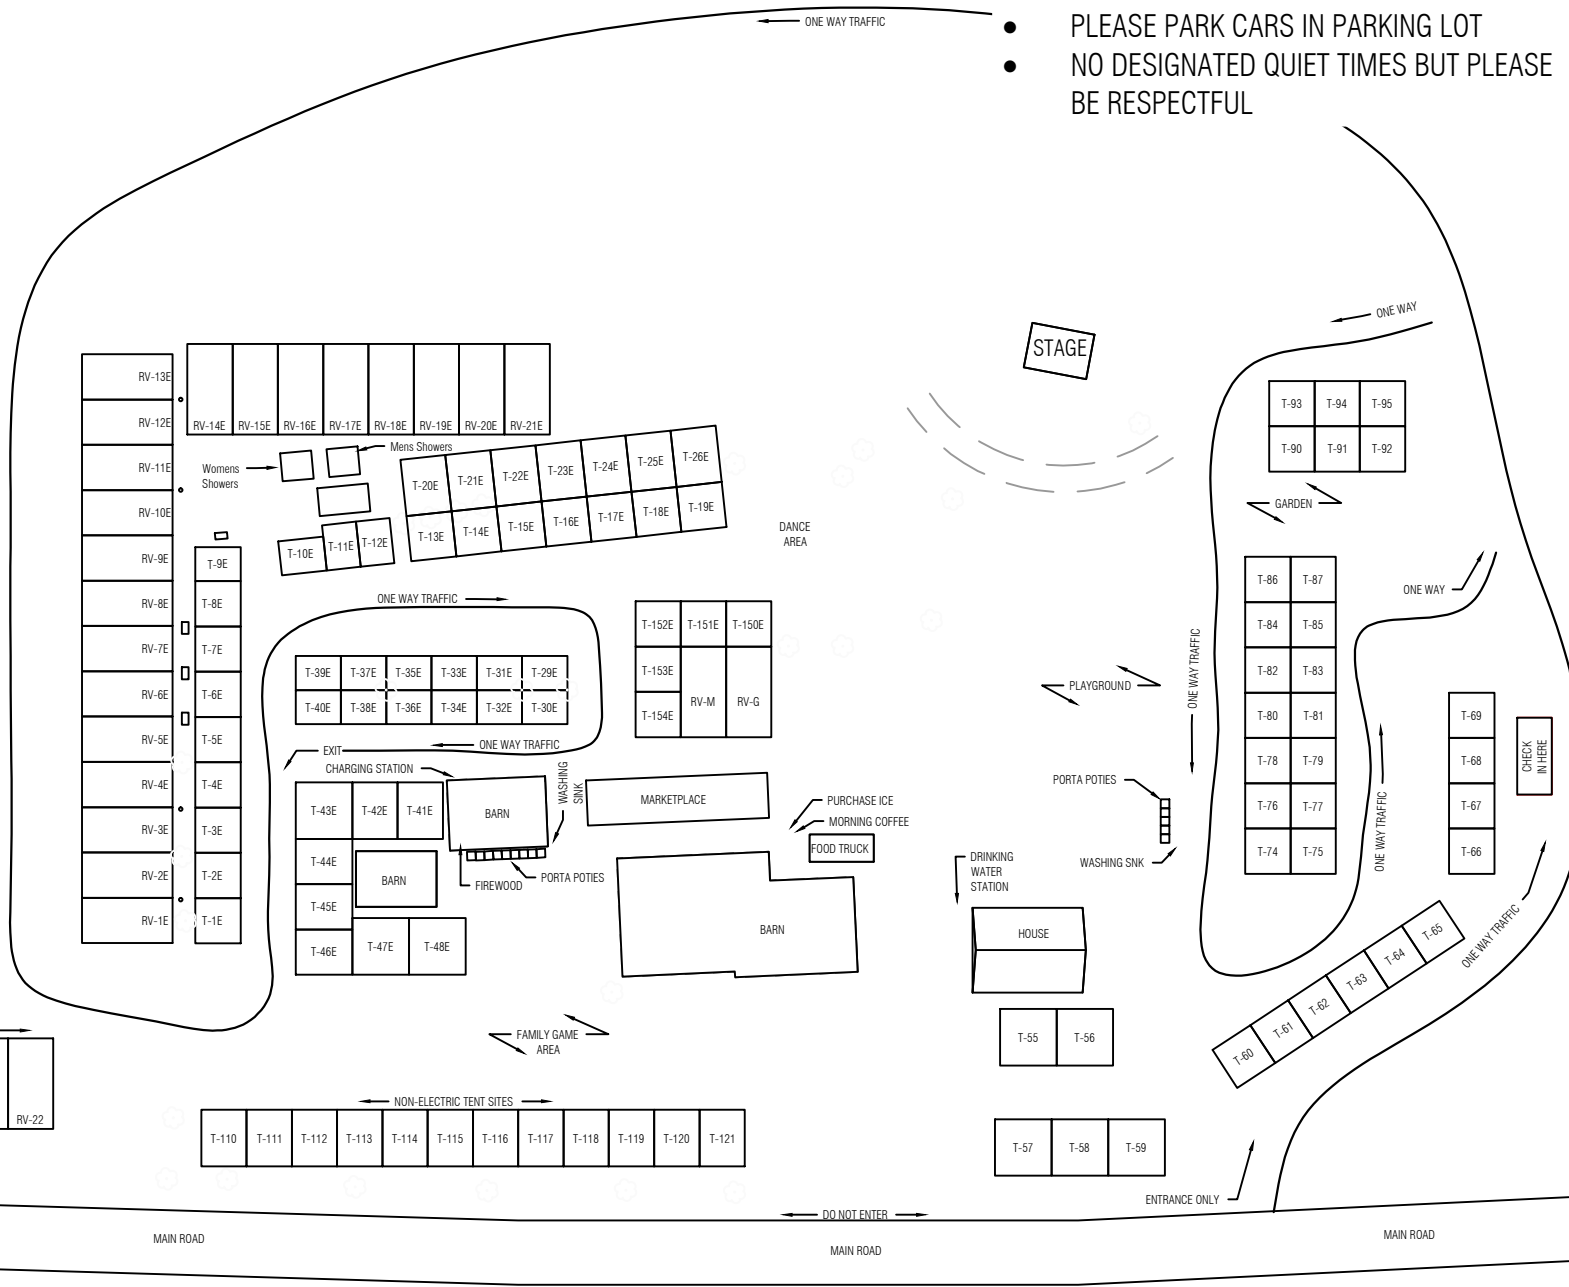

PROCLAIM CAMPGROUND  
 2937 Old Hwy 141,  
 Hornick, IA 51026

- RV - ## = CAMPER SITE
- T - ## = TENT SITE
- SITES ENDING IN "E" HAVE ELECTRIC

NOTES:

- NO CARS PARKED AT CAMPSITES
- PLEASE PARK CARS IN PARKING LOT
- NO DESIGNATED QUIET TIMES BUT PLEASE BE RESPECTFUL

101	102	103	104
-----	-----	-----	-----

← QUIET CAMPSITES  
500' AWAY

← EXIT TO ROAD

← NON-ELECTRIC RV SITES →

RV-28	RV-27	RV-26	RV-25	RV-24	RV-23	RV-22
-------	-------	-------	-------	-------	-------	-------

← NON-ELECTRIC TENT SITES →

T-110	T-111	T-112	T-113	T-114	T-115	T-116	T-117	T-118	T-119	T-120	T-121
-------	-------	-------	-------	-------	-------	-------	-------	-------	-------	-------	-------